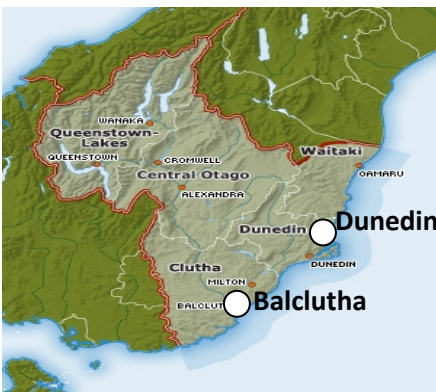

SOUTH OTAGO HIGH SCHOOL

Quality Education in a Supportive Community

South Otago High School is a co-educational school with 550 students from years 9 -13. It is a community school offering courses and activities suitable for all students. It is committed to academic excellence and realising all students' potential. Founded in 1926, the school is located in the town of Balclutha, beside the Clutha River. The school is set within 18 hectares of well established grounds.

The benefits of studying at South Otago High School:

- South Otago High School is situated in a busy town 40 minutes from Dunedin Airport and 55 minutes from the centre of Dunedin and the University of Otago. Balclutha is close to New Zealand's adventure capital, Queenstown.
- South Otago High School is strongly supported by the community and international students are both welcomed and integrated into the community.
- High quality pastoral care with caring home stay families
- All international students receive individual attention
- International students are encouraged to take part in all school activities and involve themselves in the sporting/cultural opportunities offered to all students.
- South Otago High School only accepts up to 15 international students from a range of countries ensuring that students mix with their NZ peers and practice their English language
- All international students receive ESOL (English for Speakers of Other Languages) tuition in small class groups.
- Teaching is of a high standard and the school provides a full range of academic courses.
- South Otago High School strives to create a family-like atmosphere and the Balclutha community provides a safe and caring environment.
- The school regularly reports back to international families and welcomes regular enquiries from families